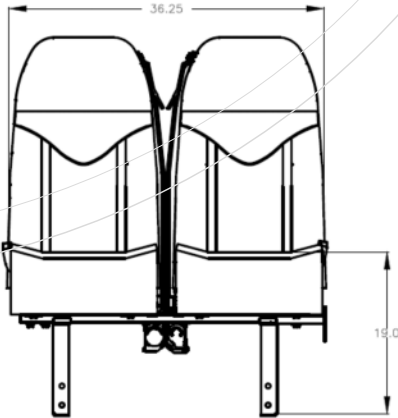

HSM

Transportation Solutions
www.hsmtransportation.com

Titanium

Touring style reclining seat back or transit style rigid seat back

Ultra-thin knee-saver style seatback for added hip-to-knee room and lumbar support

Flexmat and seat springs for added comfort and support

17.5" wide seat cushions

FMVSS 207/210 compliant. Available with 2 pt belts, 3 pt belts or USR (Under Seat Retractors)

OPTIONS:

- Molded hard or upholstered flip-up armrests
- Top and corner grab rails
- Wide variety of upholstery to choose from
- Mesh map pockets or matching material
- Seat belt options: Non-retracting, Retracting and USR (Under Seat Retractors and 3pt.)
- Available as matching Foldaway and Flip-up seats