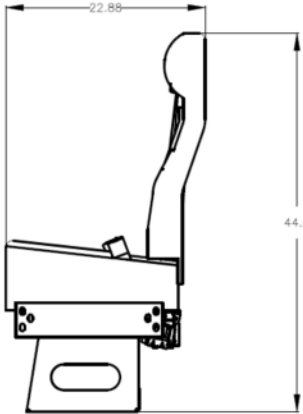

Flexmat and seat springs for added comfort and support

17.5" wide seat cushions

FMVSS 207/210 compliant. Available with 2 pt belts, 3 pt belts or USR (Under Seat Retractors)

OPTIONS:

- Molded hard or upholstered flip-up armrests
- Top and corner grab rails
- Wide variety of upholstery to choose from
- Mesh map pockets or matching material
- Seat belt options: Non-retracting, Retracting and USR (Under Seat Retractors and 3pt.)
- Available as matching Foldaway and Flip-up seats