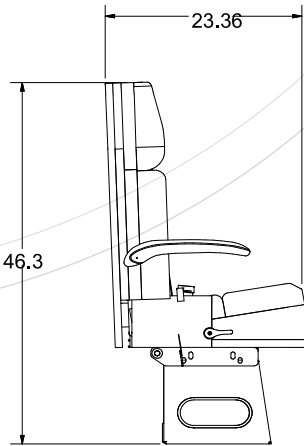

# Regal

**OPTIONS:**

- Molded hard or upholstered flip-up arm-rests
- Back grab bar
- Wide variety of upholstery to choose from
- Mesh map pockets or matching material
- Seat belt options: Non-retracting, Retracting and USR (Under Seat Retractors and 3pt.)
- Available as matching Foldaway and Flip-up seats