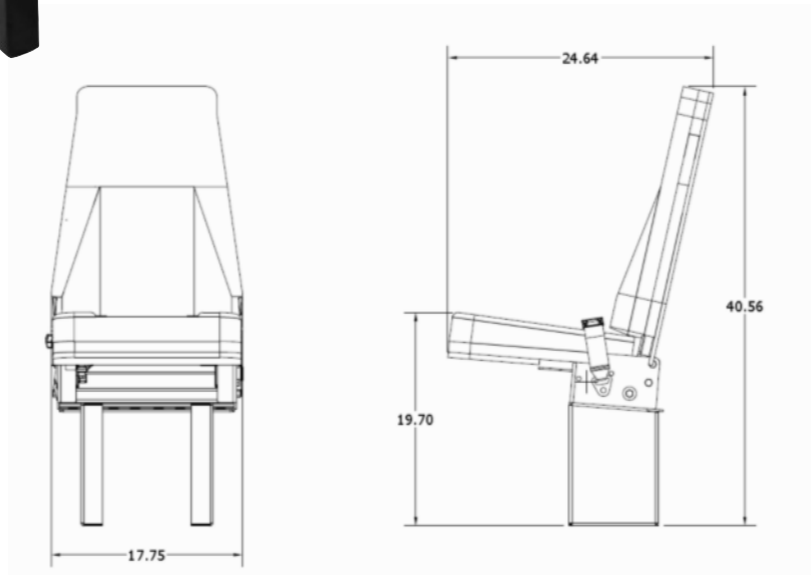

Available to match multiple HSM seat styles

Flexmat and seat springs for added comfort and support

Easy to access single latch flip up design

Leg height: 10"

Options:

- Mid-back and Hi-back
- Available in 17" and 35" widths
- Molded or Upholstered Armrest(s)
- Custom Logo Embroidery