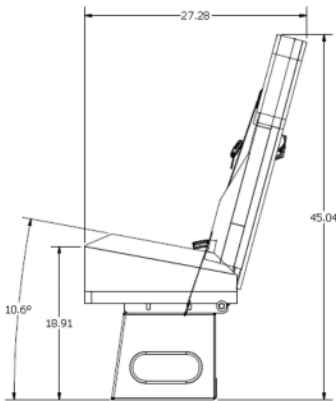

HSM

Transportation Solutions

www.hsmtransportation.com

Omega

Rigid or reclining seat back

FMVSS 207/210 compliant. Available with 2 pt belts or 3 pt belts

Built-in side bolsters for added comfort

Flexmat and seat springs for added comfort and support

Available as 16" & 17.5". Also: 32" & 35" seat widths.

Options:

- Available with molded or upholstered arms
- Grabhandles
- Wide variety of upholstery options to choose from
- Map pockets
- Seat belt options - non-retracting, retracting or USR (Under Seat Retractors)
- Custom logo embroidery
- Leg height options: 9", 10.75", 12.25"