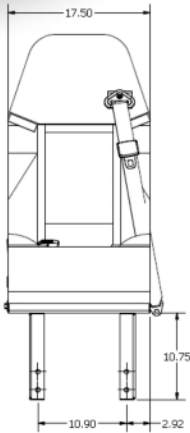

HSM

Transportation Solutions

www.hsmtransportation.com

Omega

Rigid or reclining seat back

FMVSS 207/210 compliant. Available with 2 pt belts or 3 pt belts

Built-in side bolsters for added comfort

Flexmat and seat springs for added comfort and support

Available as 16" & 17.5". Also: 32" & 35" seat widths.

Options:

- Available with molded or upholstered arms
- Grabhandles
- Wide variety of upholstery options to choose from
- Map pockets
- Seat belt options - non-retracting, retracting or USR (Under Seat Retractors)
- Custom logo embroidery
- Leg height options: 9", 10.75", 12.25"