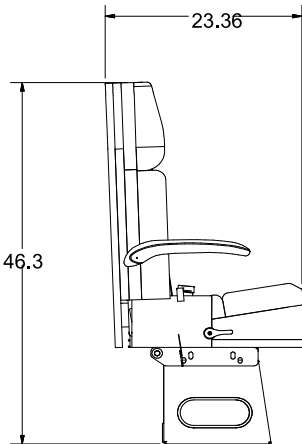

# Regal

**OPTIONS:**

- Molded hard or upholstered flip-up armrest(s)
- Back grab bar
- Wide variety of upholstery options to choose from
- Mesh or matching material map pockets
- Seat belt options: Non-retracting, retracting or USR (Under Seat Retractor)
- Custom logo embroidery