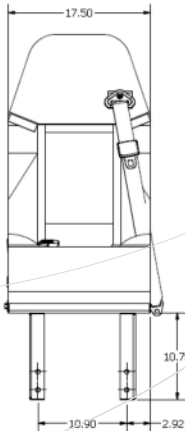

Flexmat and seat springs for added comfort and support

Available as 16" and 17.5" seat widths

Options:

- Available with molded or upholstered arms
- Top and corner grab rails
- Rigid or reclining seat back
- Wide variety of upholstery options to choose from
- Mesh map pockets or matching material
- Seat belt options - non-retracting, retracting or USR (Under Seat Retractors / 3 pt.)
- Available as matching Foldaway and Flip-up seats