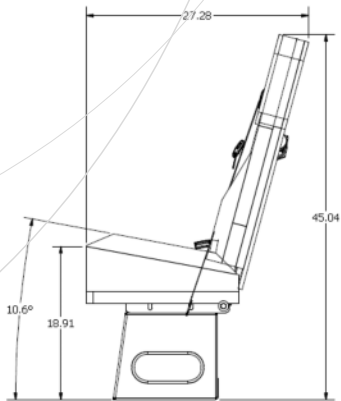

Flexmat and seat springs for added comfort and support

Available as 16" and 17.5" seat widths

Options:

- Available with molded or upholstered arms
- Top and corner grab rails
- Rigid or reclining seat back
- Wide variety of upholstery options to choose from
- Mesh map pockets or matching material
- Seat belt options - non-retracting, retracting or USR (Under Seat Retractors / 3 pt.)
- Available as matching Foldaway and Flip-up seats