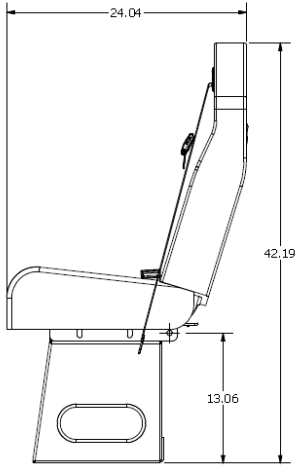

HSM

Transportation Solutions

www.hsmtransportation.com

Augusta

MADE IN THE USA

Ultra thin seatback for added hip-to-knee room and lumbar support

Armrest and center grab handle ready frames

Available seat widths: 16", 17.5", 32" and 35"

Easy to remove and replace covers without use of special tools

FMVSS 207/210 Compliant. Frames are seatbelt ready

Options:

- Carpet or fabric back upholstery
- Available in mid-back and high back models
- Recliner option
- Pillow headrest - high back only
- Map pocket
- Grab handle
- Molded or upholstered armrests
- Moisture barrier
- Pillow-top seat cushion
- CRS 225 anchorage brackets
- Aisle sliders (2-point only)
- Available as matching Foldaway and Flip-up seats