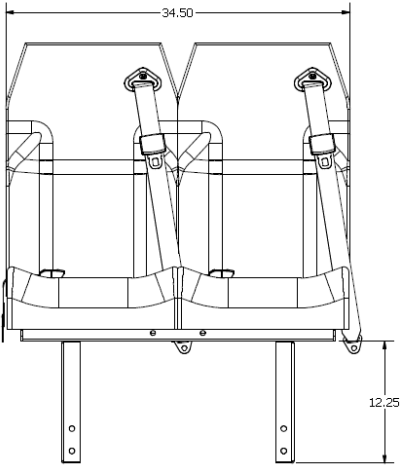

HSM

Transportation Solutions

www.hsmtransportation.com

Augusta

MADE IN THE USA

Ultra thin seatback for added hip-to-knee room and lumbar support

Armrest and center grab handle ready frames

Available seat widths: 16", 17.5", 32" and 35"

Easy to remove and replace covers without use of special tools

FMVSS 207/210 Compliant. Frames are seatbelt ready

Options:

- Carpet or fabric back upholstery
- Available in mid-back and high back models
- Recliner option
- Pillow headrest - high back only
- Map pocket
- Grab handle
- Molded or upholstered armrests
- Moisture barrier
- Pillow-top seat cushion
- CRS 225 anchorage brackets
- Aisle sliders (2-point only)
- Available as matching Foldaway and Flip-up seats