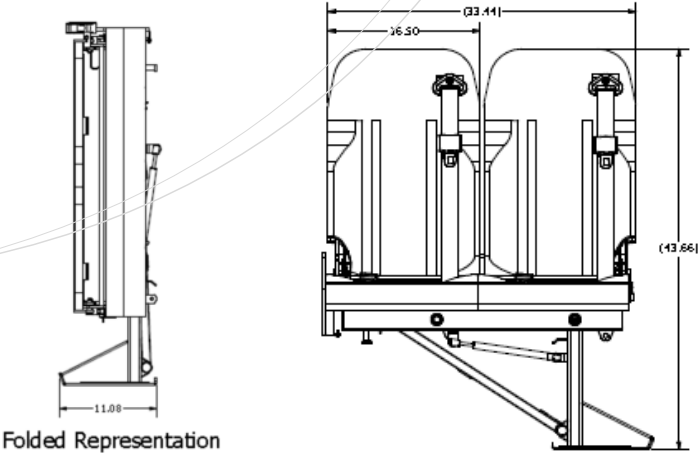

Easy to remove and replace covers without the use of special tools

Molded arm or upholstered options

Available as floor mount, wall mount, short leg and wheel well mount

Options:

- Seat belts available at 2pt and 3pt
- Multiple upholstery stitch options
- Driver and passenger side
- Map pocket
- Moisture barrier
- Replacement covers