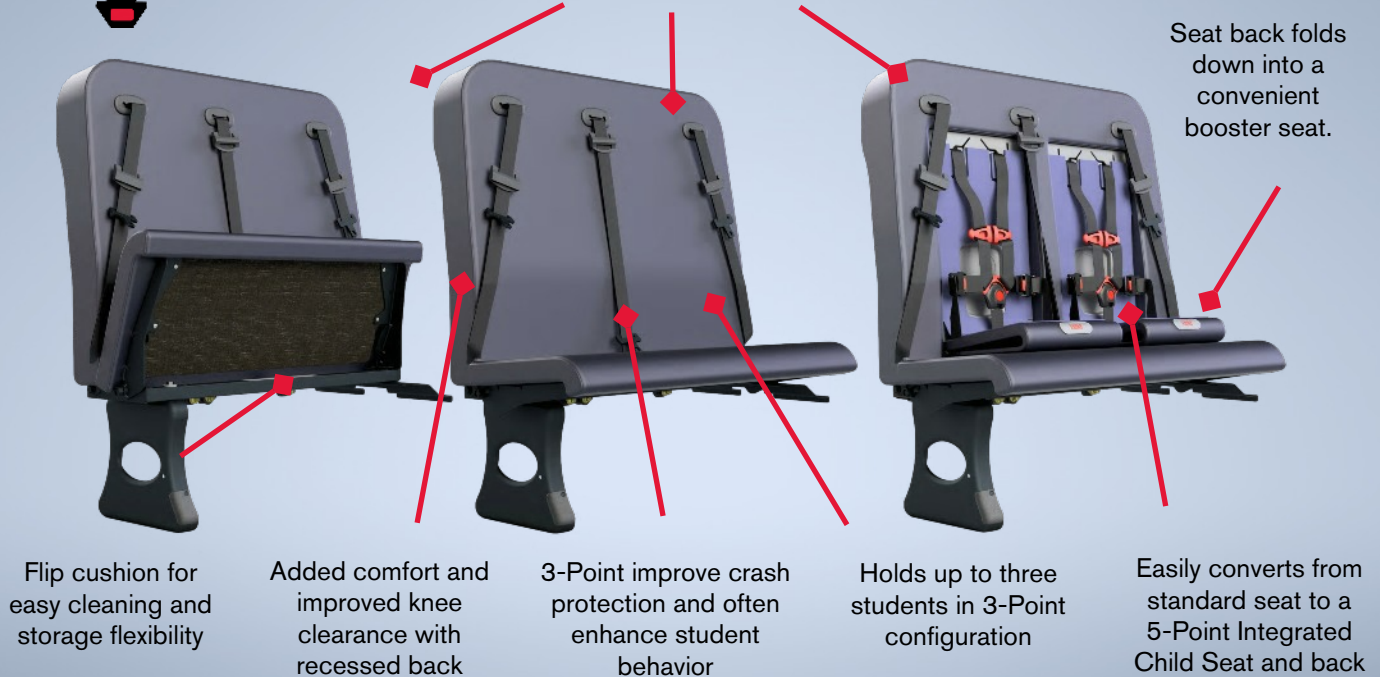

Environmentally Sustainable
Value Design
Occupant Focused
Safety Throughout

EVOS Safety Seat | 3 PT & ICS

Introducing the EVOS Safety Seat. It is the latest edition to the legendary C.E. White family. Driven by an unwavering commitment to passenger protection, the EVOS is redefining the standard for school transportation safety.

Features & Benefits:

- Flexible design with an industry first seat with two Integrated Child Seat inserts and three full-size, three-point seating positions
- Increased service life with the only Seamless Back Foam on the market. Our patented process, eliminates glue seam failure points
- Enhanced comfort and adaptability with cushioning and interchangeable back design for easy seat belt changes
- Exceeds all FMVSS safety standards for school bus seating, adding to peace of mind for school administrators and parents

EVOS

Available in multiple variations to accommodate a wide range of bus designs

EVOS Safety Seat | 3 PT and ICS

Because we care about our shared ecosystem, the EVOS lineup is made from 85% sustainable and 95% recyclable material.

- The seamless back foam has no glue seams to split.
- Our patented foam process firms the foam in critical areas requiring protection and softens it where needed for comfort.
- Its simple structural design and precision manufacturing creates a seat that performs consistently and is a better value alternative when compared to many other seats in the market today.
- Student comfort comes from a thick seat cushion and additional knee clearance from the redesigned back. Even the ICS has been made easier to operate and more comfortable.
- Available in multiple configurations and compatible with almost any type of school bus, our EVOS line meets all FMVSS regulations for school bus seating and safety.