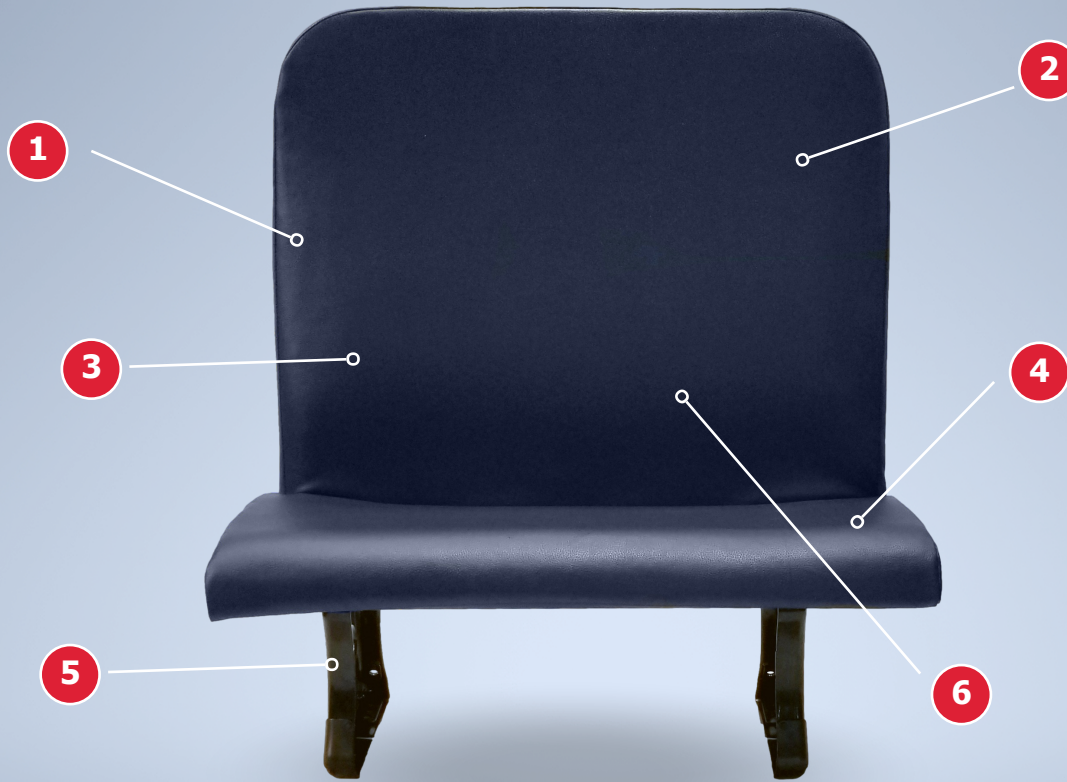

LBR

GENESIS LAP BELT READY

Genesis Lap Belt Ready Seat

The Genesis Series offers complete seat assembly with improved vehicle carry capacity, enhanced seat styling and total weight reduction. Easily convert the Lap Belt Ready seat to additional Genesis offerings.

HSM

Transportation

www.hsmtransportation.com

Meets all applicable FMVSS and CMVSS standards.

Available in 26", 30", 36", 39" and 45" sizes.

Features & Benefits

1. Easily converts from LBR (Lap Belt Ready) to additional Genesis seating options
2. Added comfort and improved knee clearance with recessed back
3. Upgrade for seat surface area and seat cushion retention
4. Innovative flip-up seat cushion that allows for ease of access and cleaning
5. Leg configurations to fit OEM mounting conditions
6. Allows for emergency egress with over 15" of aisle space at the hip