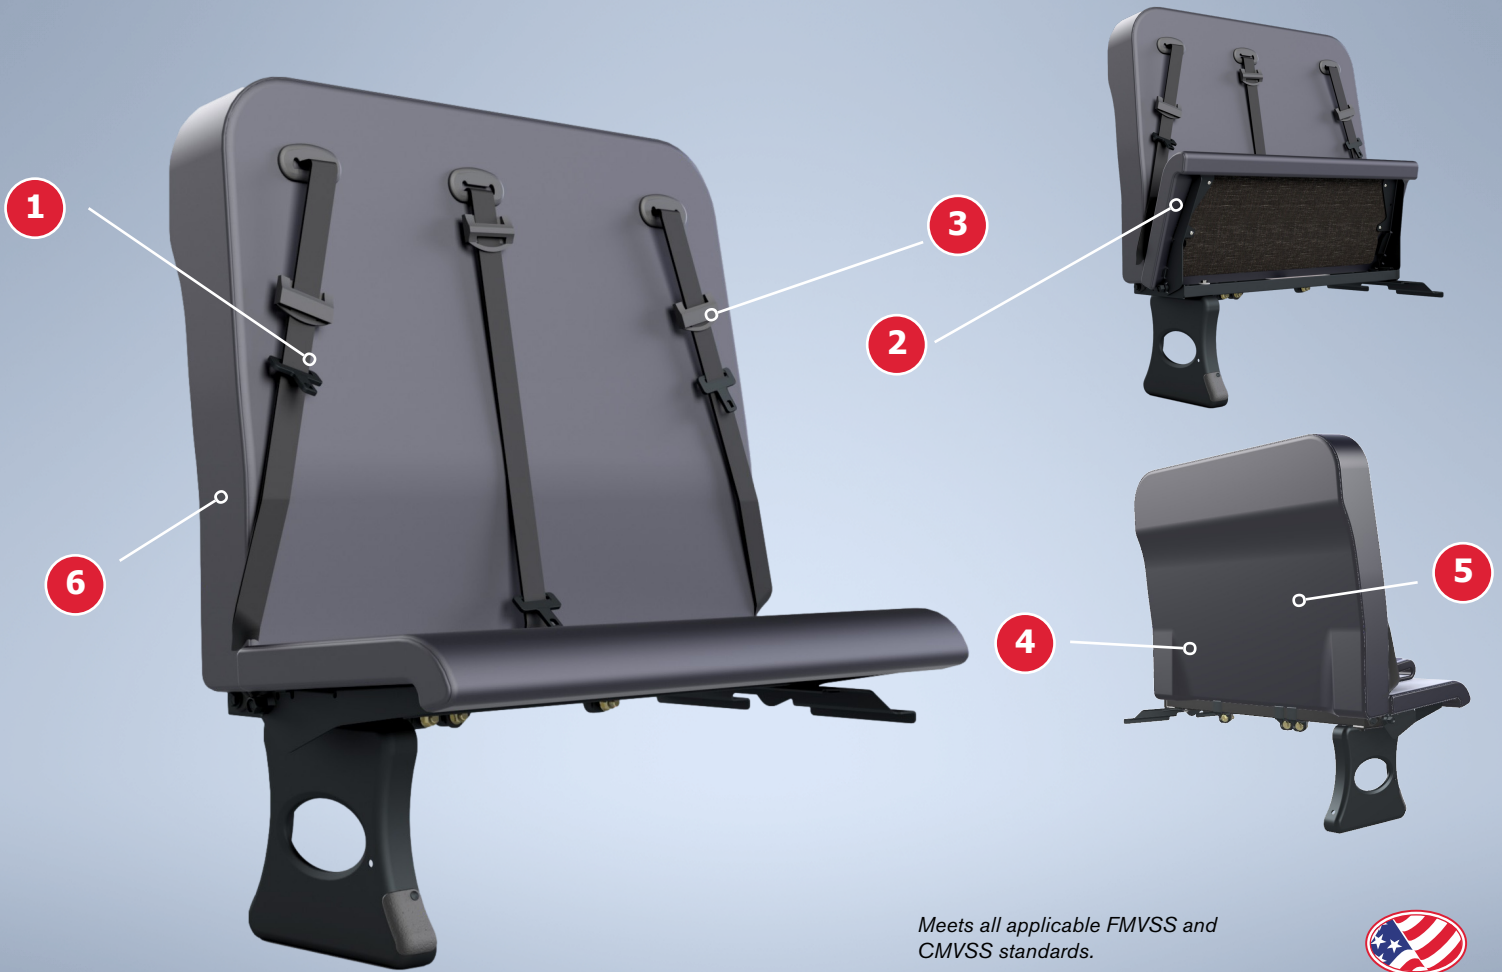

3-POINT

GENESIS 3-POINT LAP/SHOULDER BELT

Genesis 3-Point Lap Shoulder Belt Seat

The Genesis Series offers complete seat assembly with improved vehicle carry capacity, enhanced seat styling and total weight reduction. Easily convert the 3-Point seat to additional Genesis offerings.

HSM

Transportation

www.hsmtransportation.com

Meets all applicable FMVSS and CMVSS standards.

Available in 26", 30", 36", 39" and 45" sizes.

Features & Benefits

1. Can accommodate children of a wide range of heights with adjustable belt straps
2. Innovative flip-up seat cushion that allows for ease of access and cleaning
3. 3-point lap-shoulder belts to offer upper body protection
4. Allows for emergency egress with over 15" of aisle space at the hip
5. Seat belt retractor located in the upper back frame.
6. Added comfort and improved knee clearance with recessed back