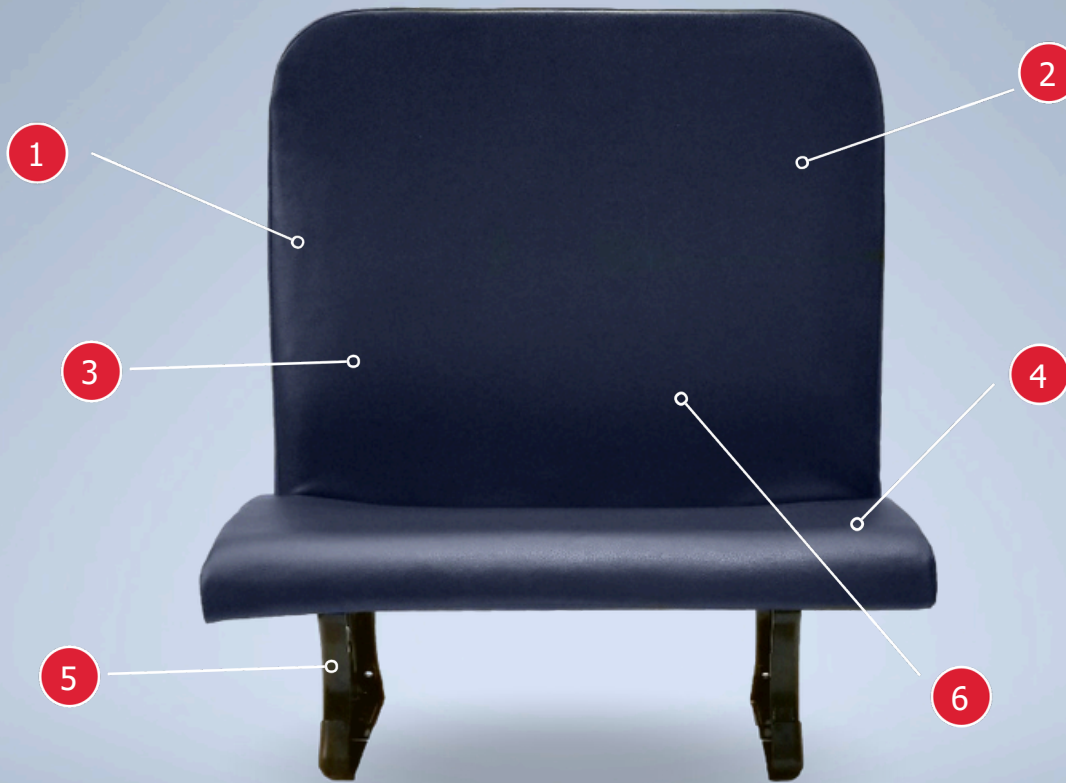

## Genesis LBR

Lap Belt Ready Seat

The versatile and lightweight Genesis Lap Belt Ready Seat offers all the safety features of our standard SB11 school bus seat with the added benefit of a recessed back pad to improve knee clearance and a flip-up hinged cushion for ease of access and easy cleaning.

*Meets all applicable F/CMVSS standards.  
Available in 26", 30", 36", 39" and 45" sizes.*

## Features & Benefits

- 1 Easily converts from LBR (Lap Belt Ready) to additional Genesis seating options
- 2 Added comfort and improved knee clearance with recessed back
- 3 Upgrade for seat surface area and seat cushion retention
- 4 Innovative flip-up seat cushion that allows for ease of access and cleaning
- 5 Leg configurations to fit OEM mounting conditions
- 6 Allows for emergency egress with over 15" of aisle space at the hip