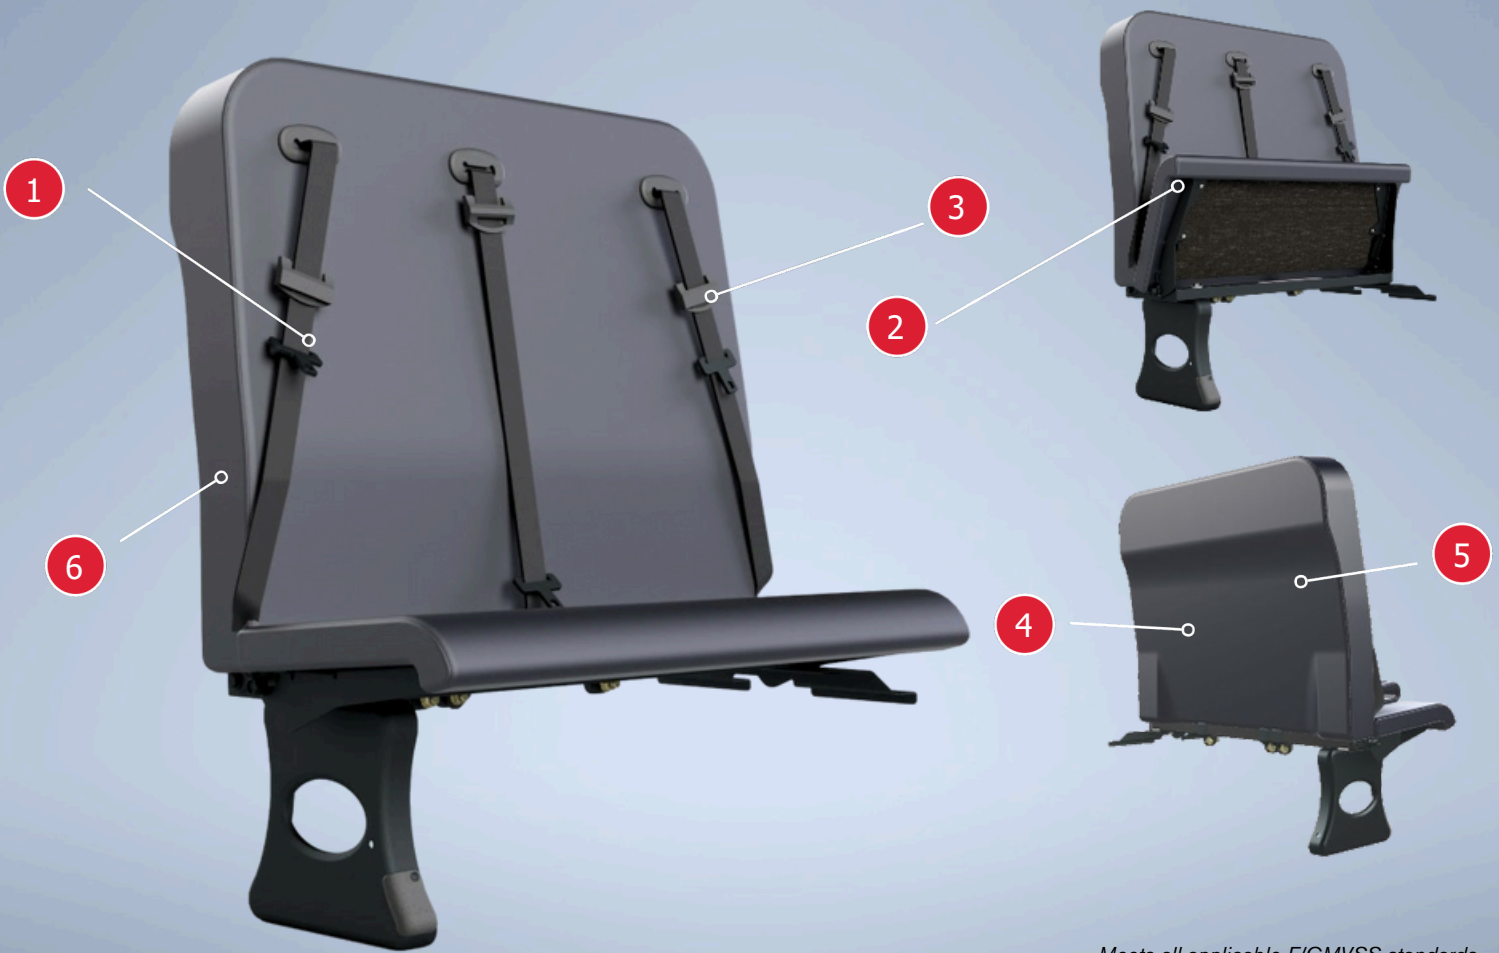

Genesis 3-Point

Lap/Shoulder Belt Seat

Genesis 3-Point Lap Shoulder Belt Seat offers complete seat assembly with improved vehicle carry capacity, enhanced seat styling and total weight reduction. Easily convert the 3-Point seat to other Genesis offerings.

Meets all applicable FICMVSS standards.
Available in 26", 30", 36", 39" and 45" sizes.

Features & Benefits

- 1 Can accommodate children of a wide range of heights with adjustable belt straps
- 2 Innovative flip-up seat cushion that allows for ease of access and cleaning
- 3 3-point lap-shoulder belts to offer upper body protection
- 4 Allows for emergency egress with over 15" of aisle space at the hip
- 5 Seat belt retractor located in the upper back frame.
- 6 Added comfort and improved knee clearance with recessed back